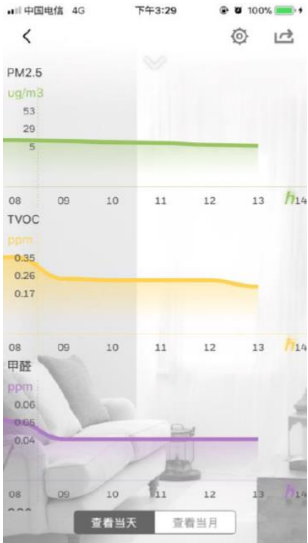

HONEYWELL INDOOR AIR DETECTOR

Honeywell
THE POWER OF **CONNECTED**

Good Design Small Size

Aluminium Alloy

Small Size

Volume : 80×80×22(mm)

Weight: 150g/156g

Special Design

Round Screen- Square shape

Convenient Interaction

OLED touch display

Won the IF design award in 2018.

App--more smarter, more convenient

Item
PM2.5
HCHO
Temperature
Humidity
TVOC
CO2
IQ%

Icons show the air quality

The ring show the comprehensive air quality .

Value

- **Tracks six distinct air quality parameters:**
Particulate Matter (PM2.5), Formaldehyde (HCHO), Volatile Organic Compounds (TVOCs), Carbon Dioxide (CO2), Humidity, and Temperature
- Honeywell proprietary algorithm which uses different sensory outputs to give an **IQ% reading** – a numerical value which can tell you how much your cognitive ability is impacted by the environment
- **Connectivity via a smartphone app** available on both **Google and Apple iOS phones** which lets you see air quality trends as well as real time data

Key Features

- Award winning design (**2018 iF World Design Award**) with an OLED touchscreen display, sleek plastic and aluminium alloy casing, and small, portable size
- **Smart, red, orange and green LED indicators** at top of the screen to signify good or bad levels of air quality parameters
- **Battery operation** with different modes like **energy saving and sleep**